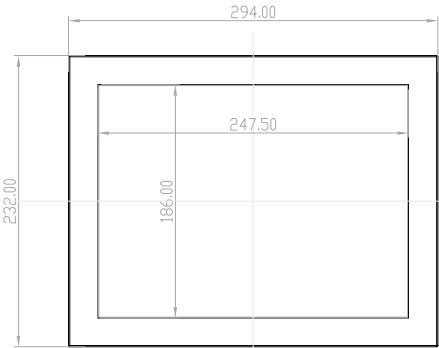

RevNo	Revision note	Date	Signature	Checked

Designed by	Checked by	Date	File name	UNIT	Scale
sky	Sky	2019.2.19	assay	mm	1:1
			<b>12.1"-Chassis-mont</b>		
			Edition	01	