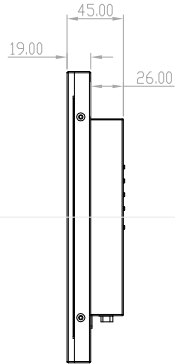

RevNo	Revision note	Date	Signature	Checked

Designed by	Checked by	Date	File name	UNIT	Scale
sky	Sky	2019.2.19	assay	mm	1:1
			<b>12.1"-Chassis-mont</b>		
			Edition	01	