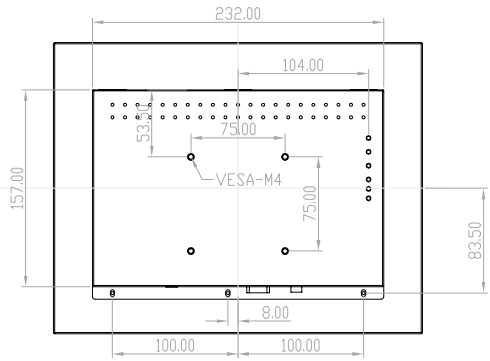

RevNo	Revision note	Date	Signature	Checked

Designed by	Checked by	Date	File name	UNIT	Scale
sky	Sky	2019.2.19	assay	mm	1:1
			<b>12.1"-Chassis-mont</b>		
			Edition	01	